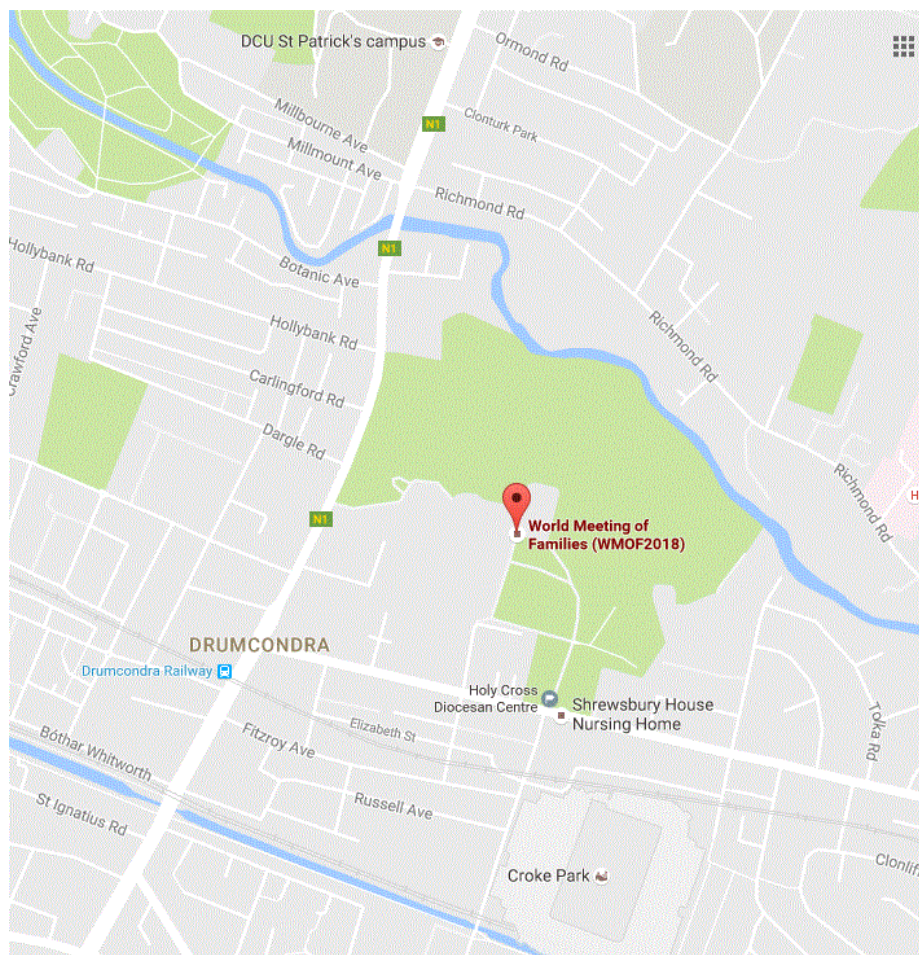

## World Meeting of Families 2018 Directions to WMOF2018 Offices

Address: Holy Cross Diocesan Centre, Clonliffe Rd., Dublin 3, Ireland

P: +353 1 567 6800 - W: [www.worldmeeting2018.ie](http://www.worldmeeting2018.ie)

### GPS Coordinates:

To Holy Cross Diocesan Centre entrance: Latitude: 53.362721 | Longitude: -6.252151

View our location on Google Maps: <http://tinyurl.com/WMOF2018>

The WMOF2018 Office is located within Holy Cross Diocesan Centre in Clonliffe Rd., Dublin 3. The neighbourhood is Drumcondra and it is in short proximity to Croke Park Stadium. The entrance to Holy Cross Diocesan Centre is on the junction of Clonliffe Road and Jones' Road. At lights, enter through gates of Holy Cross Diocesan Centre. Continue up driveway straight until the road divides in two. Continue on the left path until the carpark. You may park your car free of charge subject to availability. The entrance to the office is on the corner at the end of the carpark. Press buzzer on your right. Wait in reception and a member of the event staff will come to greet you. Thank you.