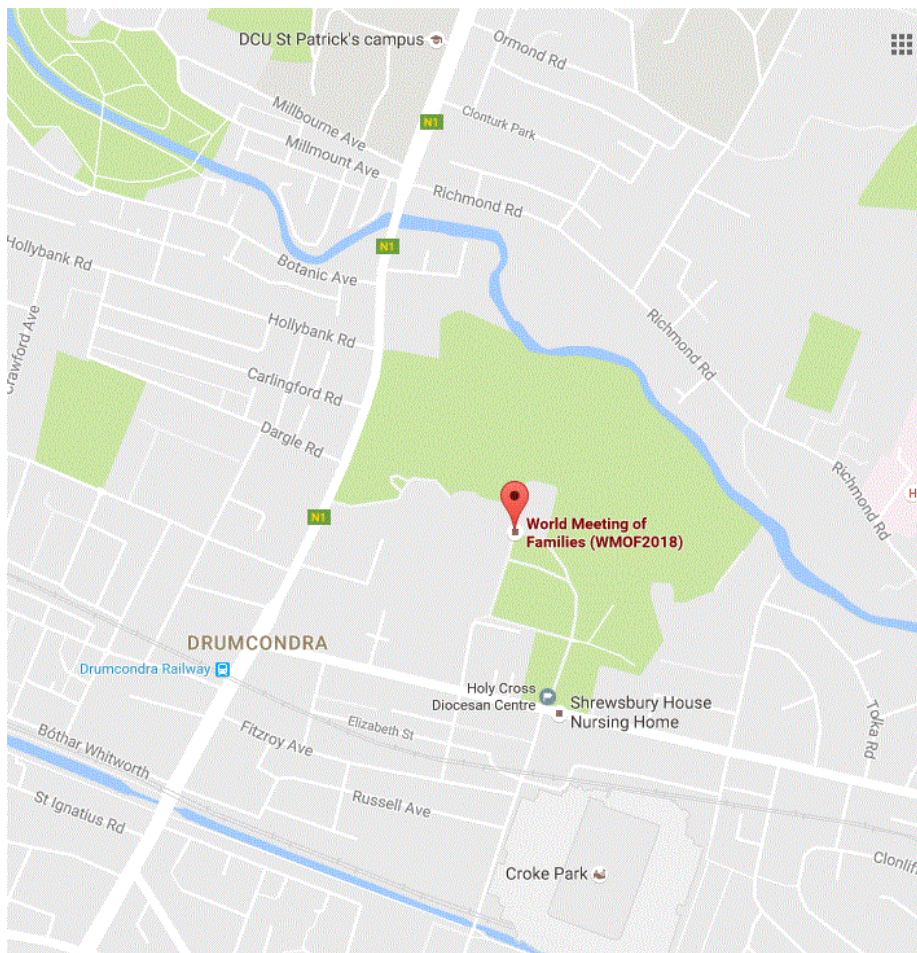

World Meeting of Families 2018 Directions to WMOF2018 Offices

Address: Holy Cross Diocesan Centre, Clonliffe Rd., Dublin 3, Ireland

P: +353 1 567 6800 - W: www.worldmeeting2018.ie

GPS Coordinates:

To Holy Cross Diocesan Centre entrance: Latitude: 53.362721 | Longitude: -6.252151

View our location on Google Maps: <http://tinyurl.com/WMOF2018>

The WMOF2018 Office is located within Holy Cross Diocesan Centre in Clonliffe Rd., Dublin 3. The neighbourhood is Drumcondra and it is in short proximity to Croke Park Stadium. The entrance to Holy Cross Diocesan Centre is on the junction of Clonliffe Road and Jones' Road. At lights, enter through gates of Holy Cross Diocesan Centre. Continue up driveway straight until the road divides in two. Continue on the left path until the carpark. You may park your car free of charge subject to availability. The entrance to the office is on the corner at the end of the carpark. Press buzzer on your right. Wait in reception and a member of the event staff will come to greet you. Thank you.